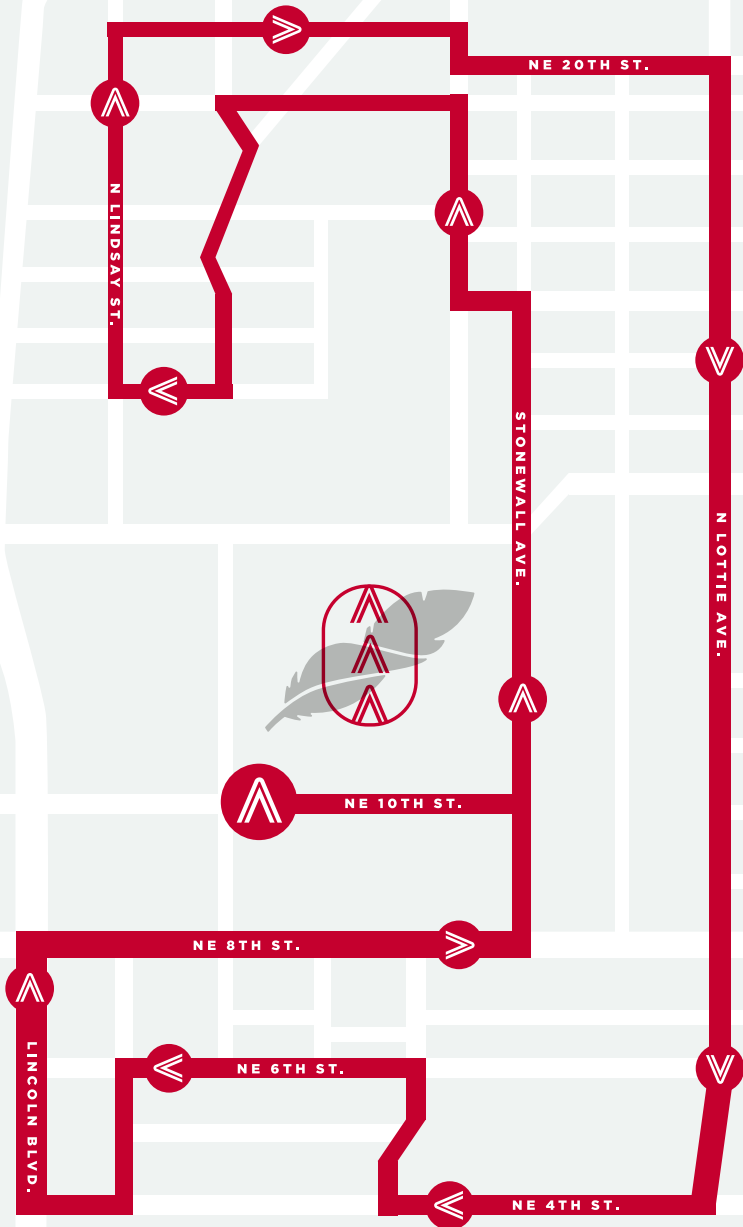

10K

Stephenson **CANCER CENTER**
OUTPACE
CANCER RACE

Outpace Cancer Race will take place on the Oklahoma Health Center, starting and ending at the Stephenson Cancer Center.

5K